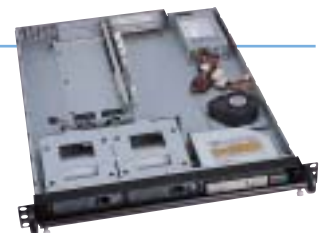

RACK-2300

1U Server Chassis

RACK-2300B

170W ATX Power Supply with PFC

Removable ACE-1010A 170W ATX power supply with PFC function

PCI-2SD2 Backplane accepts two PCI cards

RACK-2300W

SPECIFICATIONS

- 1U Height Rackmount 21.5" Depth
- Support full size PICMG CPU board
- Accept two PCI add-on cards
- Drive space for one 5.25" Drive, one 3.5" FDD and one 3.5" HDD
- Equipped ACE-1010A 170W ATX Power Supply with PFC function
- 3 x 4cm Fans for system cooling
- Depth: 548.2mm (21.58")
- Net/GW (kg): 8/13

ORDERING INFORMATION

- RACK-2300[C]/PCI-2SD2/ACE-1010A
1U Server Chassis with PCI-2SD2 backplane
 - RACK-2300[C]/PCI64-2SD/ACE-1010A
1U Server Chassis with PCI64-2SD backplane
- C: Color Code: B= Black; W= White

EC-1015/1016 1U Server Chassis

SPECIFICATIONS

- 1U Height Rackmount
 - EC-1015: Support PICMG compatible CPU Board
Accept two PCI add-on cards
 - EC-1016: Support ATX Mother Board
Optional PCIR-01 one slot PCI riser card
 - Accepts two PCI add-on cards
 - Drive space for one Slim CD-ROM and one 3.5" FDD
 - Two 3.5" Hard Disk Drive Bay—Removable with Aluminum Housing for best cooling performance. Two type HDD bays are provided.
IDE Interface HDD Bay: Support ATA-100 interface
SCSI Interface HDD Bay: Support SCA HDD
 - Equipped with ACE-816A/AL 150W ATX Power Supply
 - Best system cooling design
 - Front cover to protect disk access and on/off power switches
 - Optional ACE-816APL/ACE-816AP 150W ATX Power Supply with PFC function
 - Depth: 610mm (24")
 - Net/GW (kg): 9/13(EC-1015), 11/17(EC-1016)
- Contact supplier about other type power supply (48VDC input...)